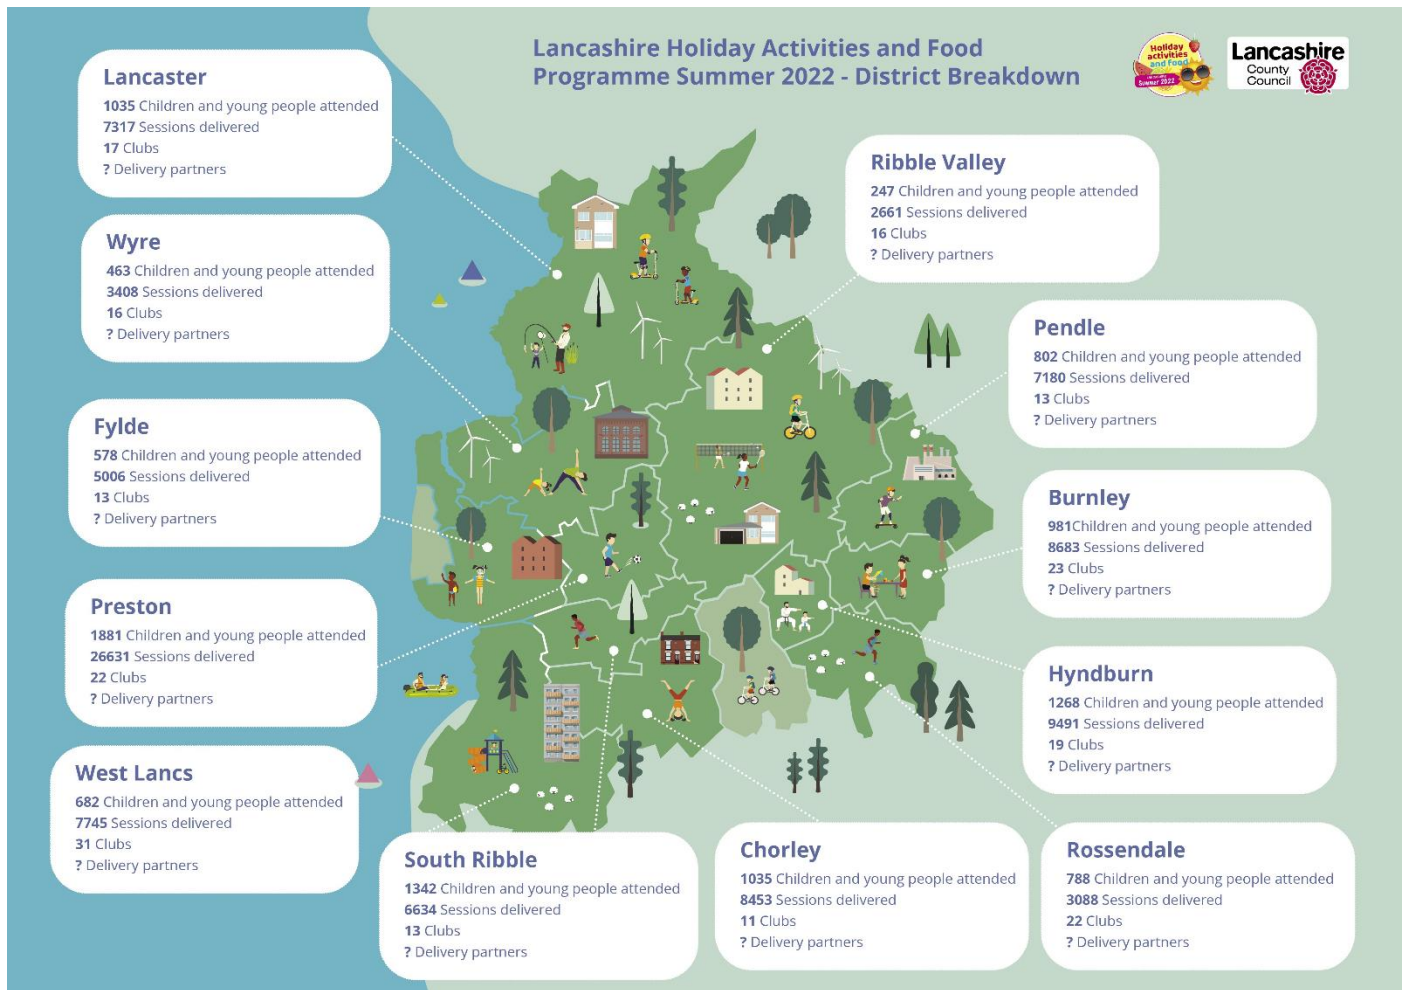

Appendix A - South Ribble Holiday and Food Programme 2022 - Highlights

HAF Easter - 3046 places for children

Delivery partners included:

- Key Unlocking Futures
- Penwortham Boxing Club
- Lancashire Youth Challenge
- Wade Hall Community Association
- Box Clever
- Community Network Outreach Service
- Leyland Leisure Centre
- Penwortham Leisure Centre
- Bamber Bridge Leisure Centre
- South Ribble Tennis Centre
- Northbrook Primary School
- Kingsfold Primary School
- Seven Stars Primary School
- Cuerden Church School

Activities included:

- Film making
- Dance workshops
- Climbing wall
- Wellbeing camps (yoga & mindfulness)
- Swimming
- Tennis
- Kick-boxing
- Drama groups

Appendix A - South Ribble Holiday and Food Programme 2022 - Highlights

Activities included:

- Forest school
- Football
- Multi-sports
- Boxing
- Swimming
- Tennis
- Baking and cooking
- Nature trails
- Inflatable jungle
- Arts and crafts
- Xplorer family navigation

Appendix A - South Ribble Holiday and Food Programme 2022 - Highlights